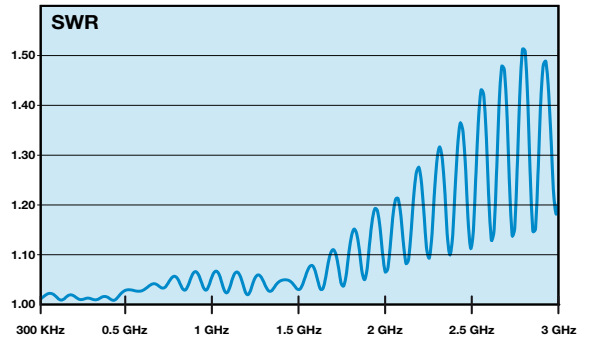

Electrical characteristics

Characteristics	Values
Impedance	75 Ω
Central contact resistance	< 6 m Ω
Insulation	> 10¹² MΩ

Characteristics	Values
Test voltage	2.1 kV rms
Rated current	2A
SWR (FFS & PCS model)	1.03 + 0.05 f (GHz)

FFA.0A.275.NTAC47Y + ABG.0A.275.NTMC + BNC Huber & Suhner Standard + cable Draka 0.6/2.8 AF

FFA.0A.275.NTAC47Y + ABG.0A.275.NTMC + BNC Huber & Suhner HDTV + cable Draka 0.6/2.8 AF