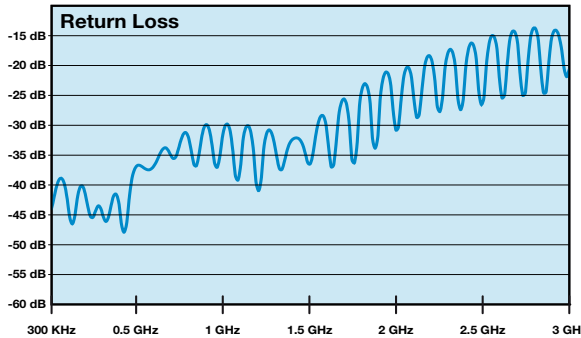

Electrical characteristics

Characteristics	Values
Impedance	75 Ω
Central contact resistance	< 6 m Ω
Insulation	> 10¹² MΩ

Characteristics	Values
Test voltage	2.1 kV rms
Rated current	2A
SWR (FFS & PCS model)	1.03 + 0.05 f (GHz)

FFA.0A.275.NTAC47Y + ABG.0A.275.NTMC + BNC Huber & Suhner Standard + cable Draka 0.6/2.8 AF

FFA.0A.275.NTAC47Y + ABG.0A.275.NTMC + BNC Huber & Suhner HDTV + cable Draka 0.6/2.8 AF